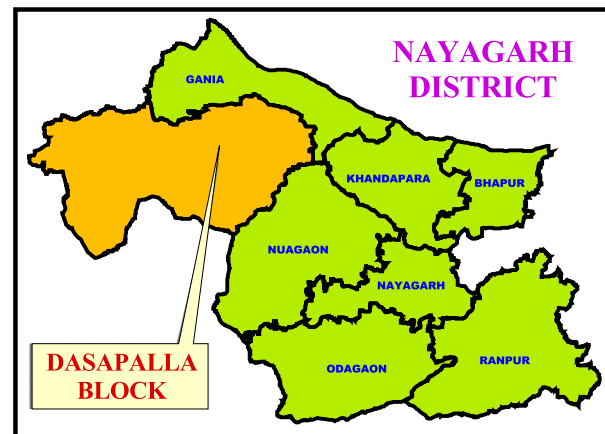

2 0 2 4 Kilometers

NAYAGARH DISTRICT Location of Govt. Health Facilities in Dasapalla Block

REFERENCE

	DHH		Block Boundary
	SDH		Village Boundary
	CHC		Railway
	CHC(UGPHC)		National Highway
	PHC		Major Road
	AH/GOVT HOSP		Other Road
	PHC(NEW)		River/Waterbody
	MHU		Urban Area
	SC		Forest Area
	OTHERS		