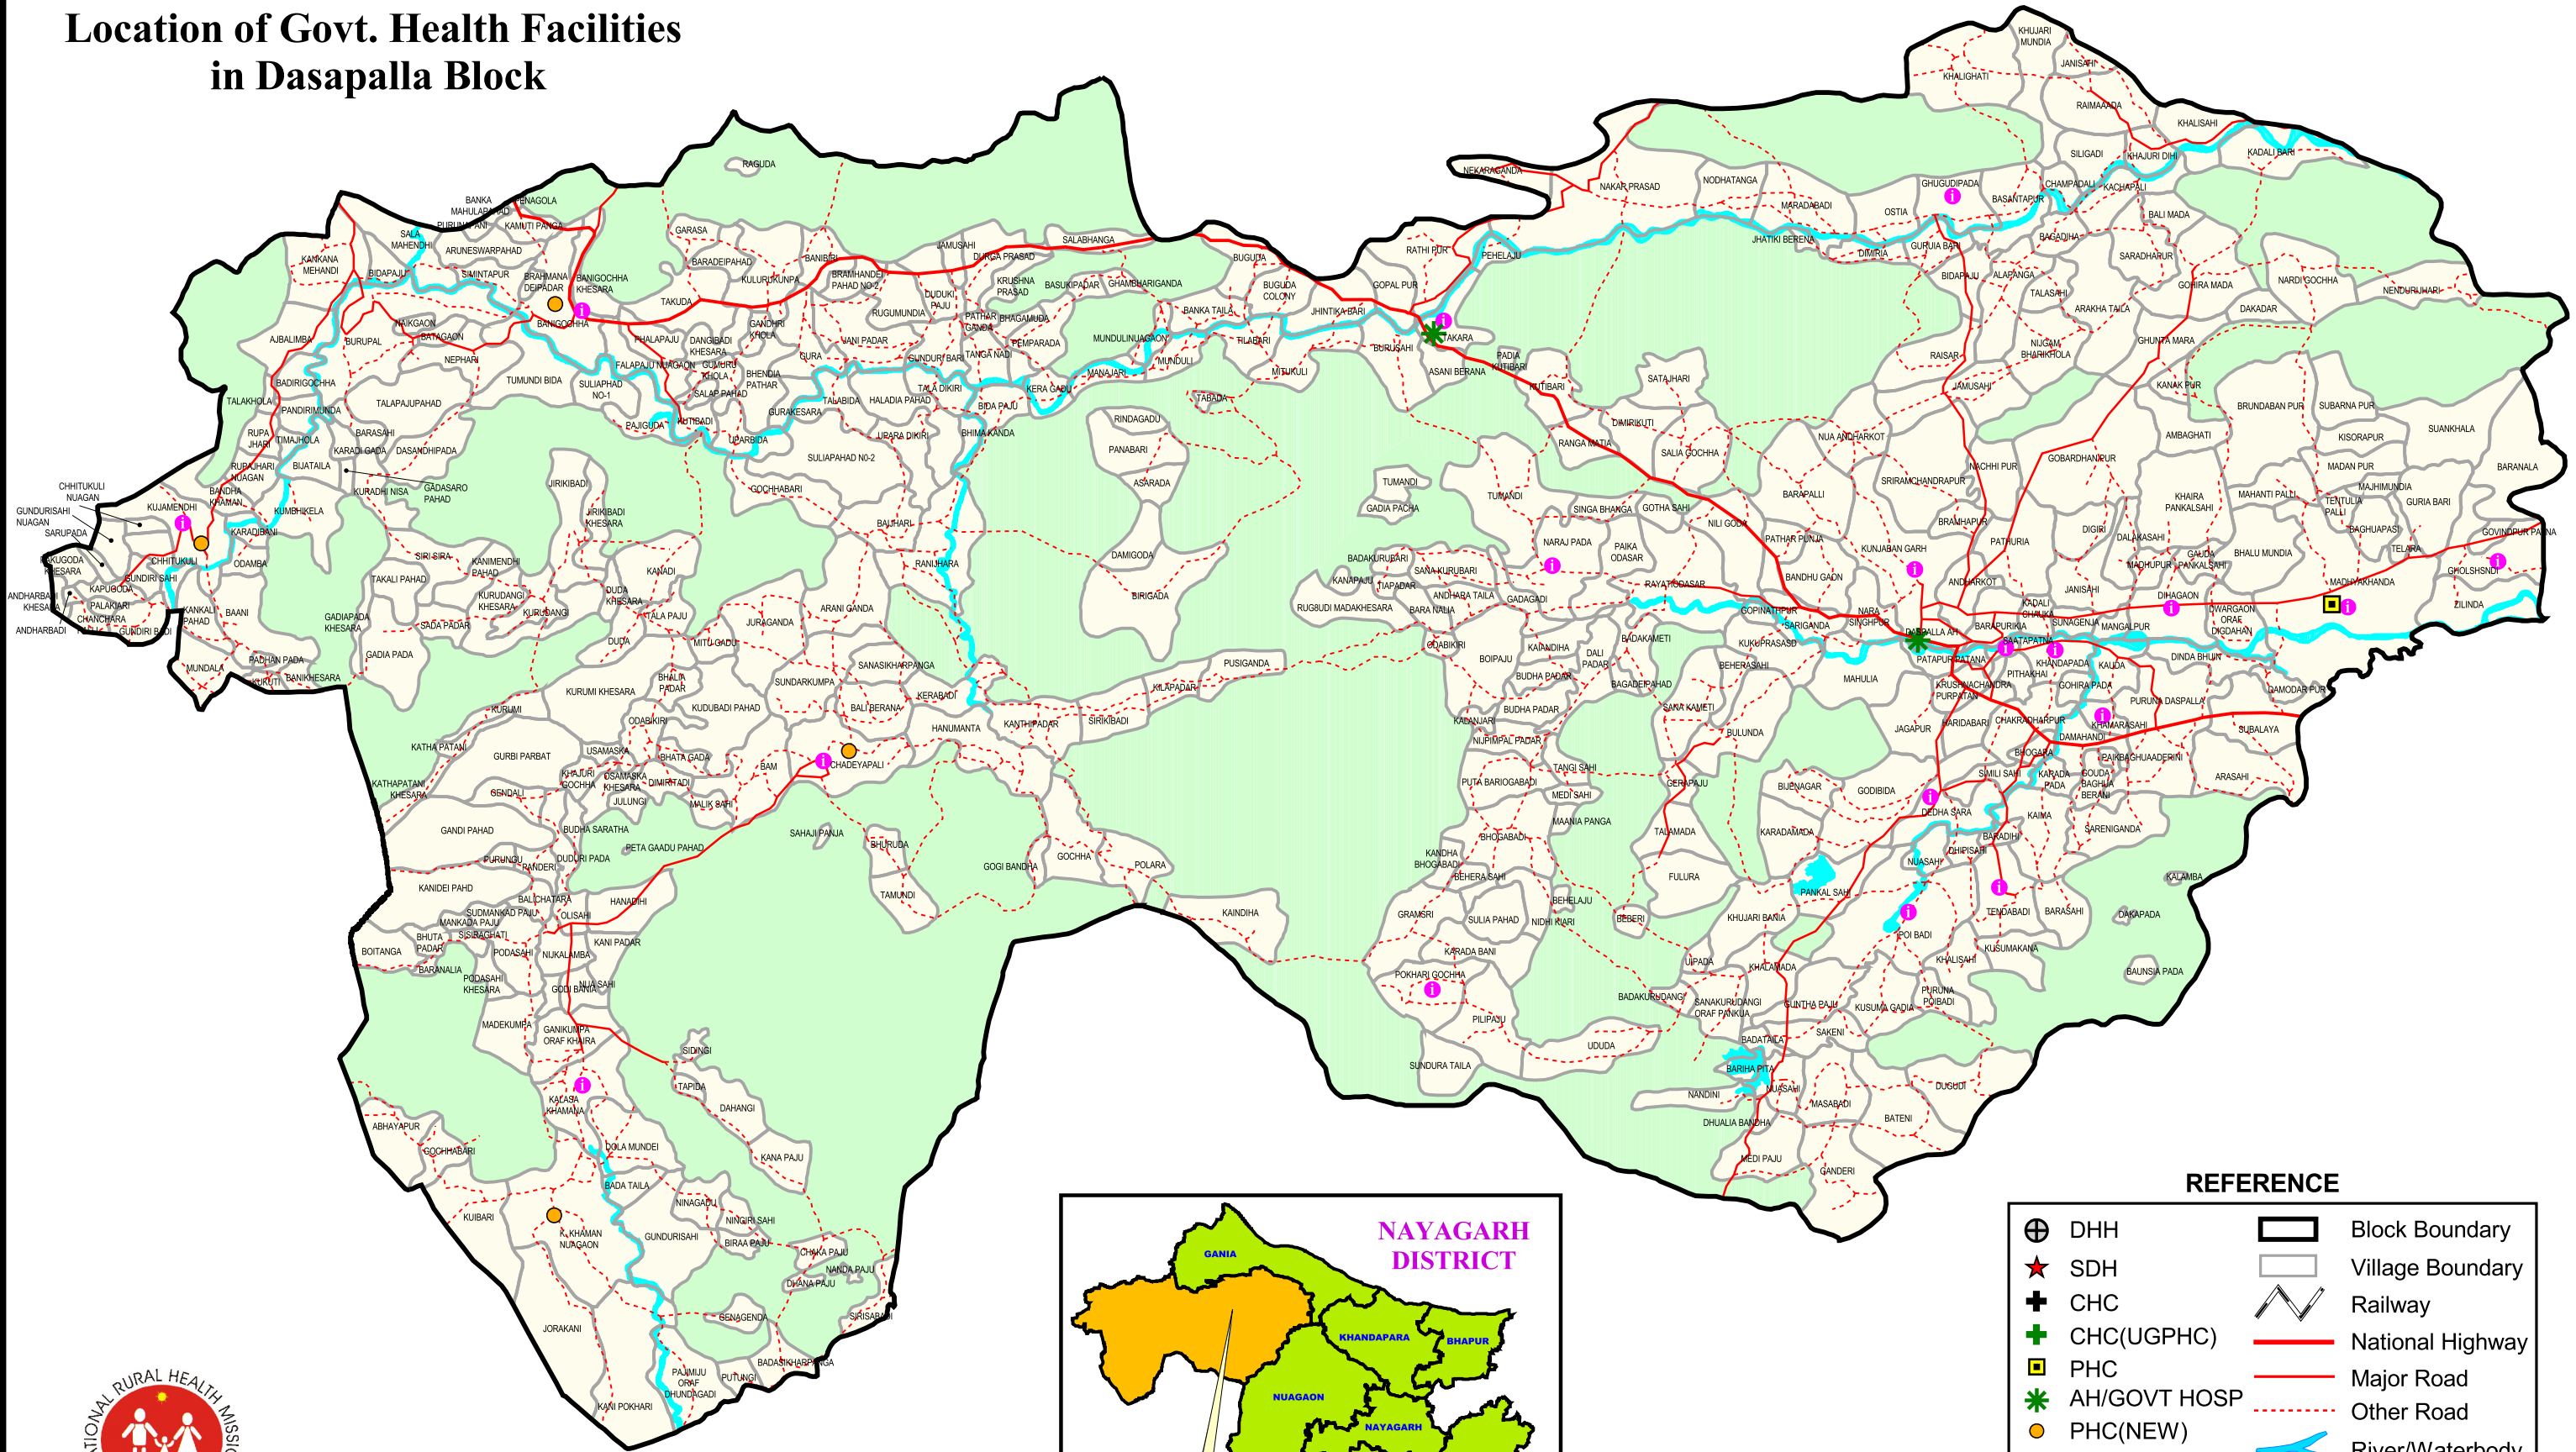

2 0 2 4 Kilometers

NAYAGARH DISTRICT Location of Govt. Health Facilities in Dasapalla Block

REFERENCE

	DHH		Block Boundary
	SDH		Village Boundary
	CHC		Railway
	CHC(UGPHC)		National Highway
	PHC		Major Road
	AH/GOVT HOSP		Other Road
	PHC(NEW)		River/Waterbody
	MHU		Urban Area
	SC		Forest Area
	OTHERS		

Mission Directorate
NRHM, Orissa