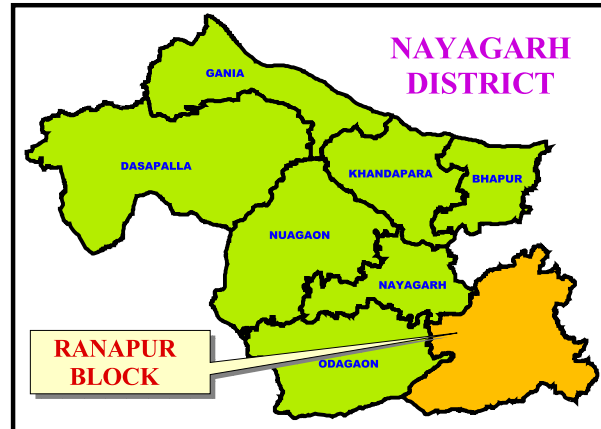

NAYAGARH DISTRICT

Location of Govt. Health Facilities in Ranapur Block

2 0 2 4 Kilometers

REFERENCE

- DHH
- SDH
- CHC
- CHC(UGPHC)
- PHC
- AH/GOVT HOSP
- PHC(NEW)
- MHU
- SC
- OTHERS
- Block Boundary
- Village Boundary
- Railway
- National Highway
- Major Road
- Other Road
- River/Waterbody
- Urban Area
- Forest Area