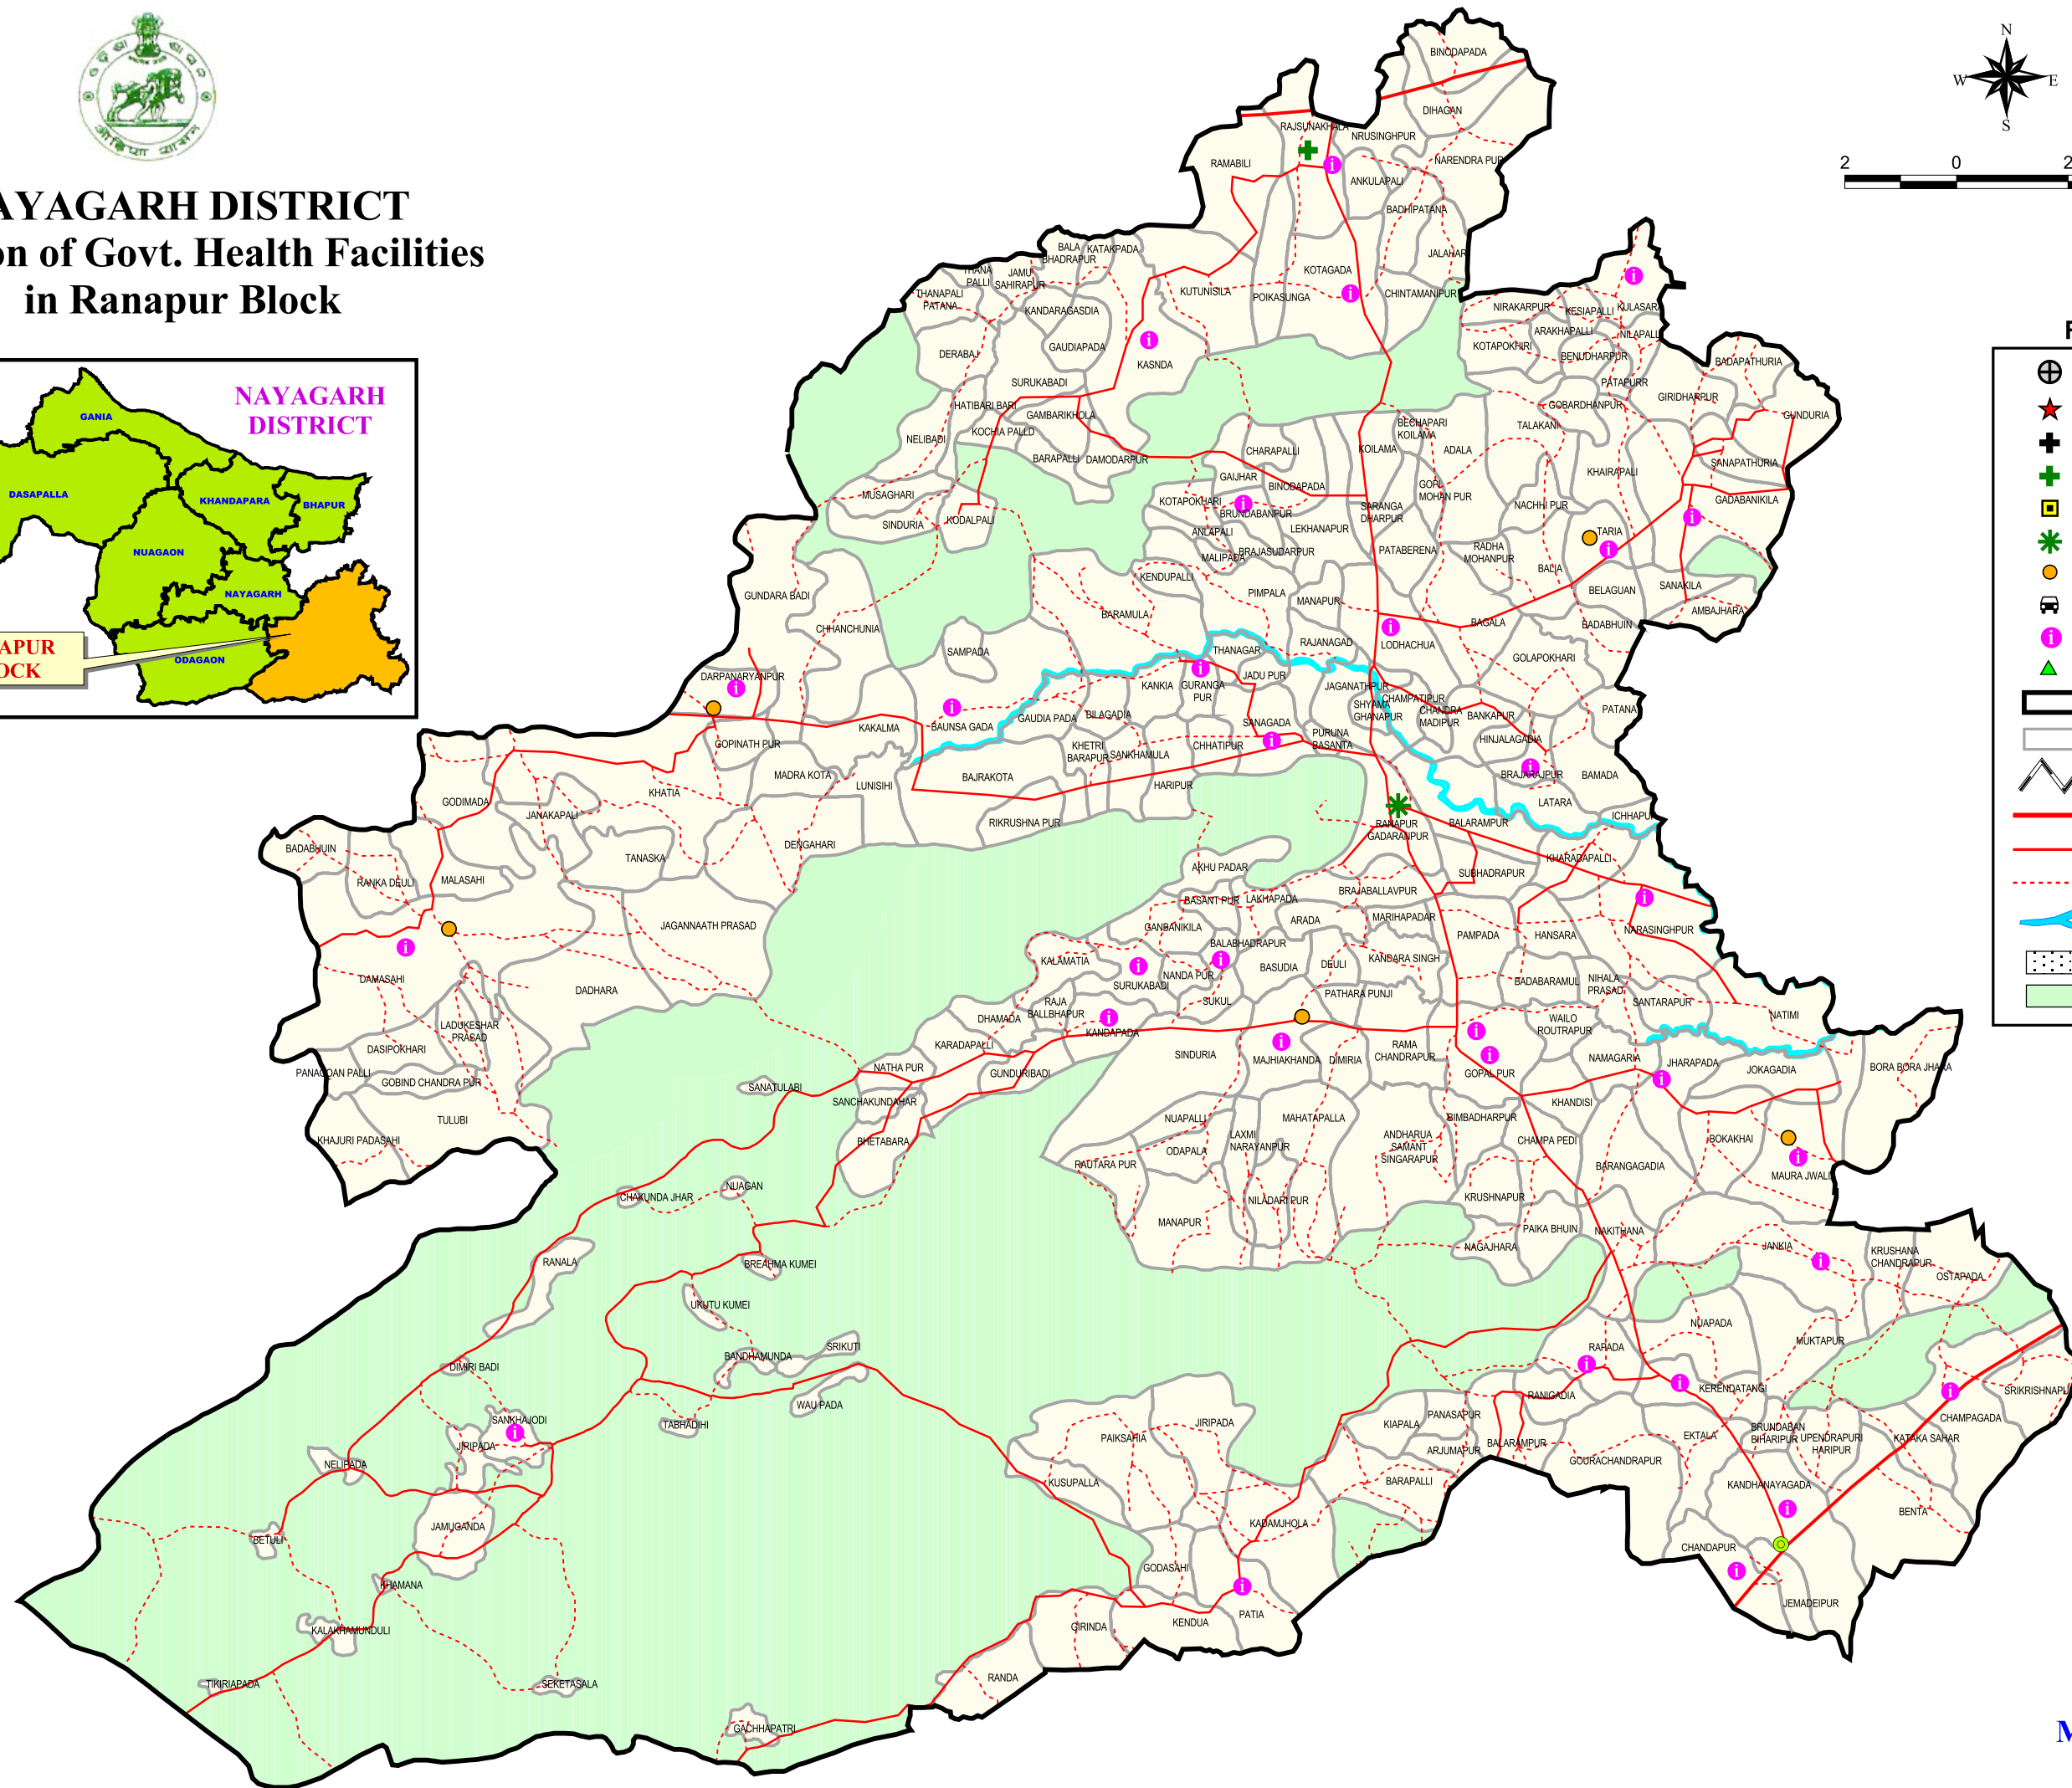

NAYAGARH DISTRICT

Location of Govt. Health Facilities in Ranapur Block

2 0 2 4 Kilometers

REFERENCE

- DHH
- SDH
- CHC
- CHC(UGPHC)
- PHC
- AH/GOVT HOSP
- PHC(NEW)
- MHU
- SC
- OTHERS
- Block Boundary
- Village Boundary
- Railway
- National Highway
- Major Road
- Other Road
- River/Waterbody
- Urban Area
- Forest Area

Mission Directorate
NRHM, Orissa